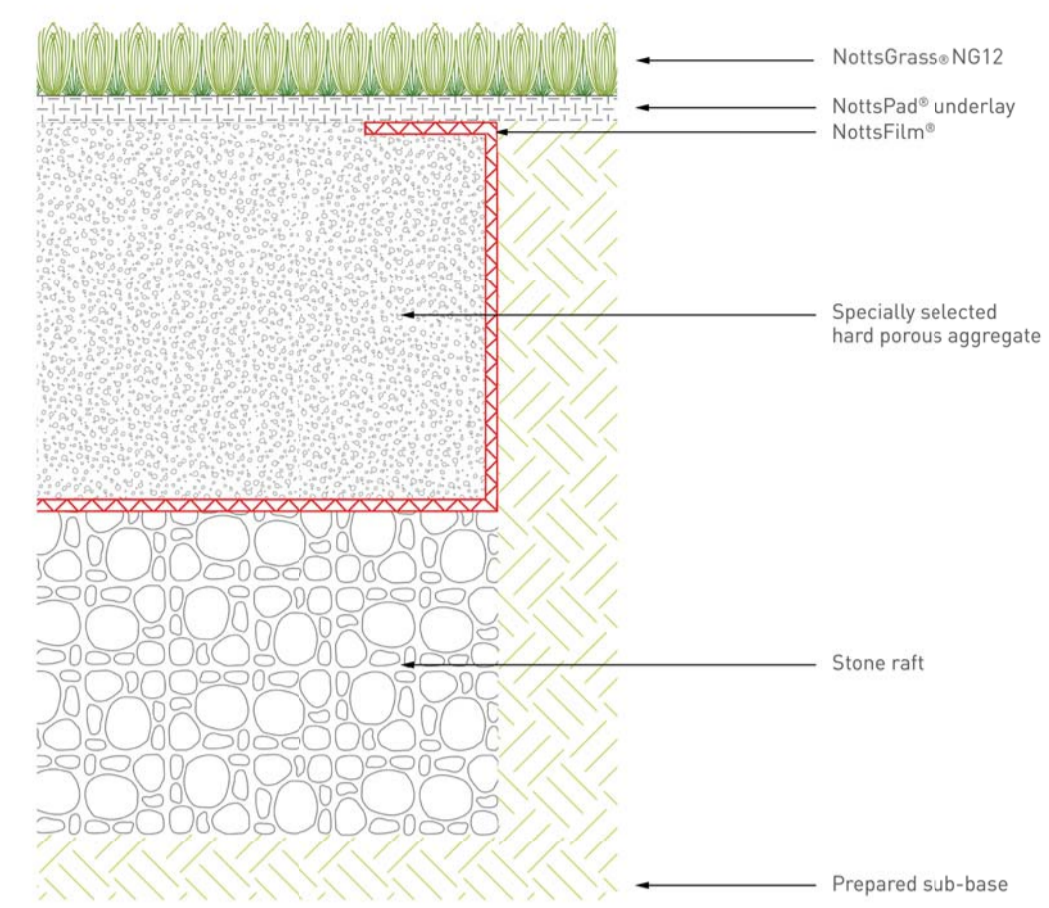

Three Dimensional View

Front & Side Cage Elevations
Scale 1:100

Envelope system® cross profile

Plan View
Scale 1:50

NOTES:-

Overall Dimensions:
33.4m x 13.6m Approx

nottssport :
Synthetic Surfacing / Cricket

Technical Services
Innovation House
Magna Park
Lutterworth
Leicestershire
LE17 4XH
United Kingdom

Hampton Wick Cricket Club

Triple Lane Practice Facility

Three Dimensional & Plan
View, Front & Side Cage
Elevations, Cross Profile