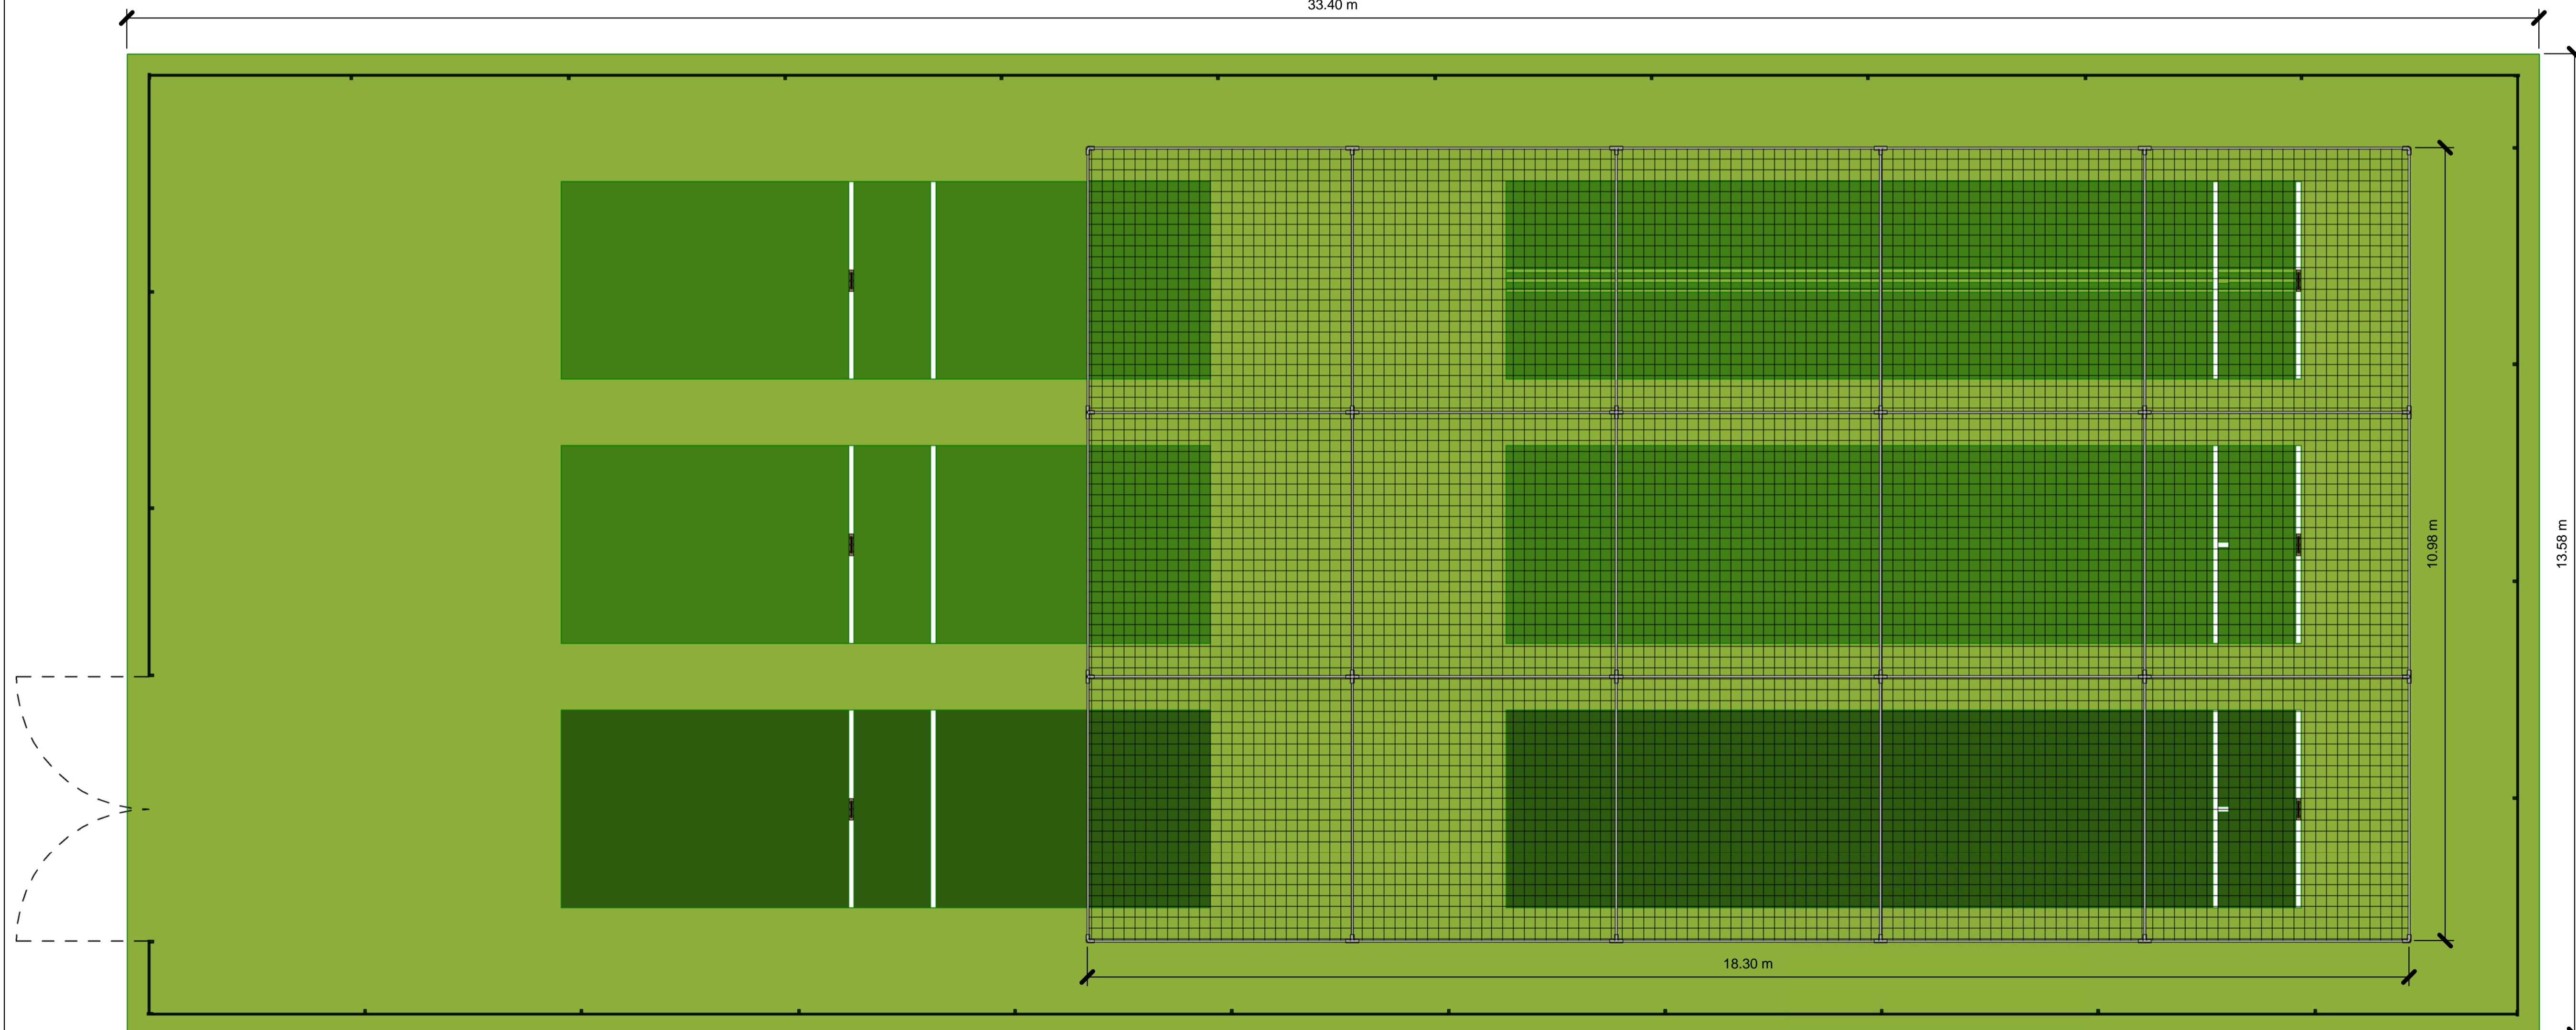

Three Dimensional View

Front & Side Cage Elevations
Scale 1:100

Envelope system® cross profile

Plan View
Scale 1:50

NOTES:-

Overall Dimensions:
33.4m x 13.6m Approx

nottssport :
Synthetic Surfacing / Cricket

Technical Services
Innovation House
Magna Park
Lutterworth
Leicestershire
LE17 4XH
United Kingdom

Hampton Wick Cricket Club

Triple Lane Practice Facility

Three Dimensional & Plan
View, Front & Side Cage
Elevations, Cross Profile