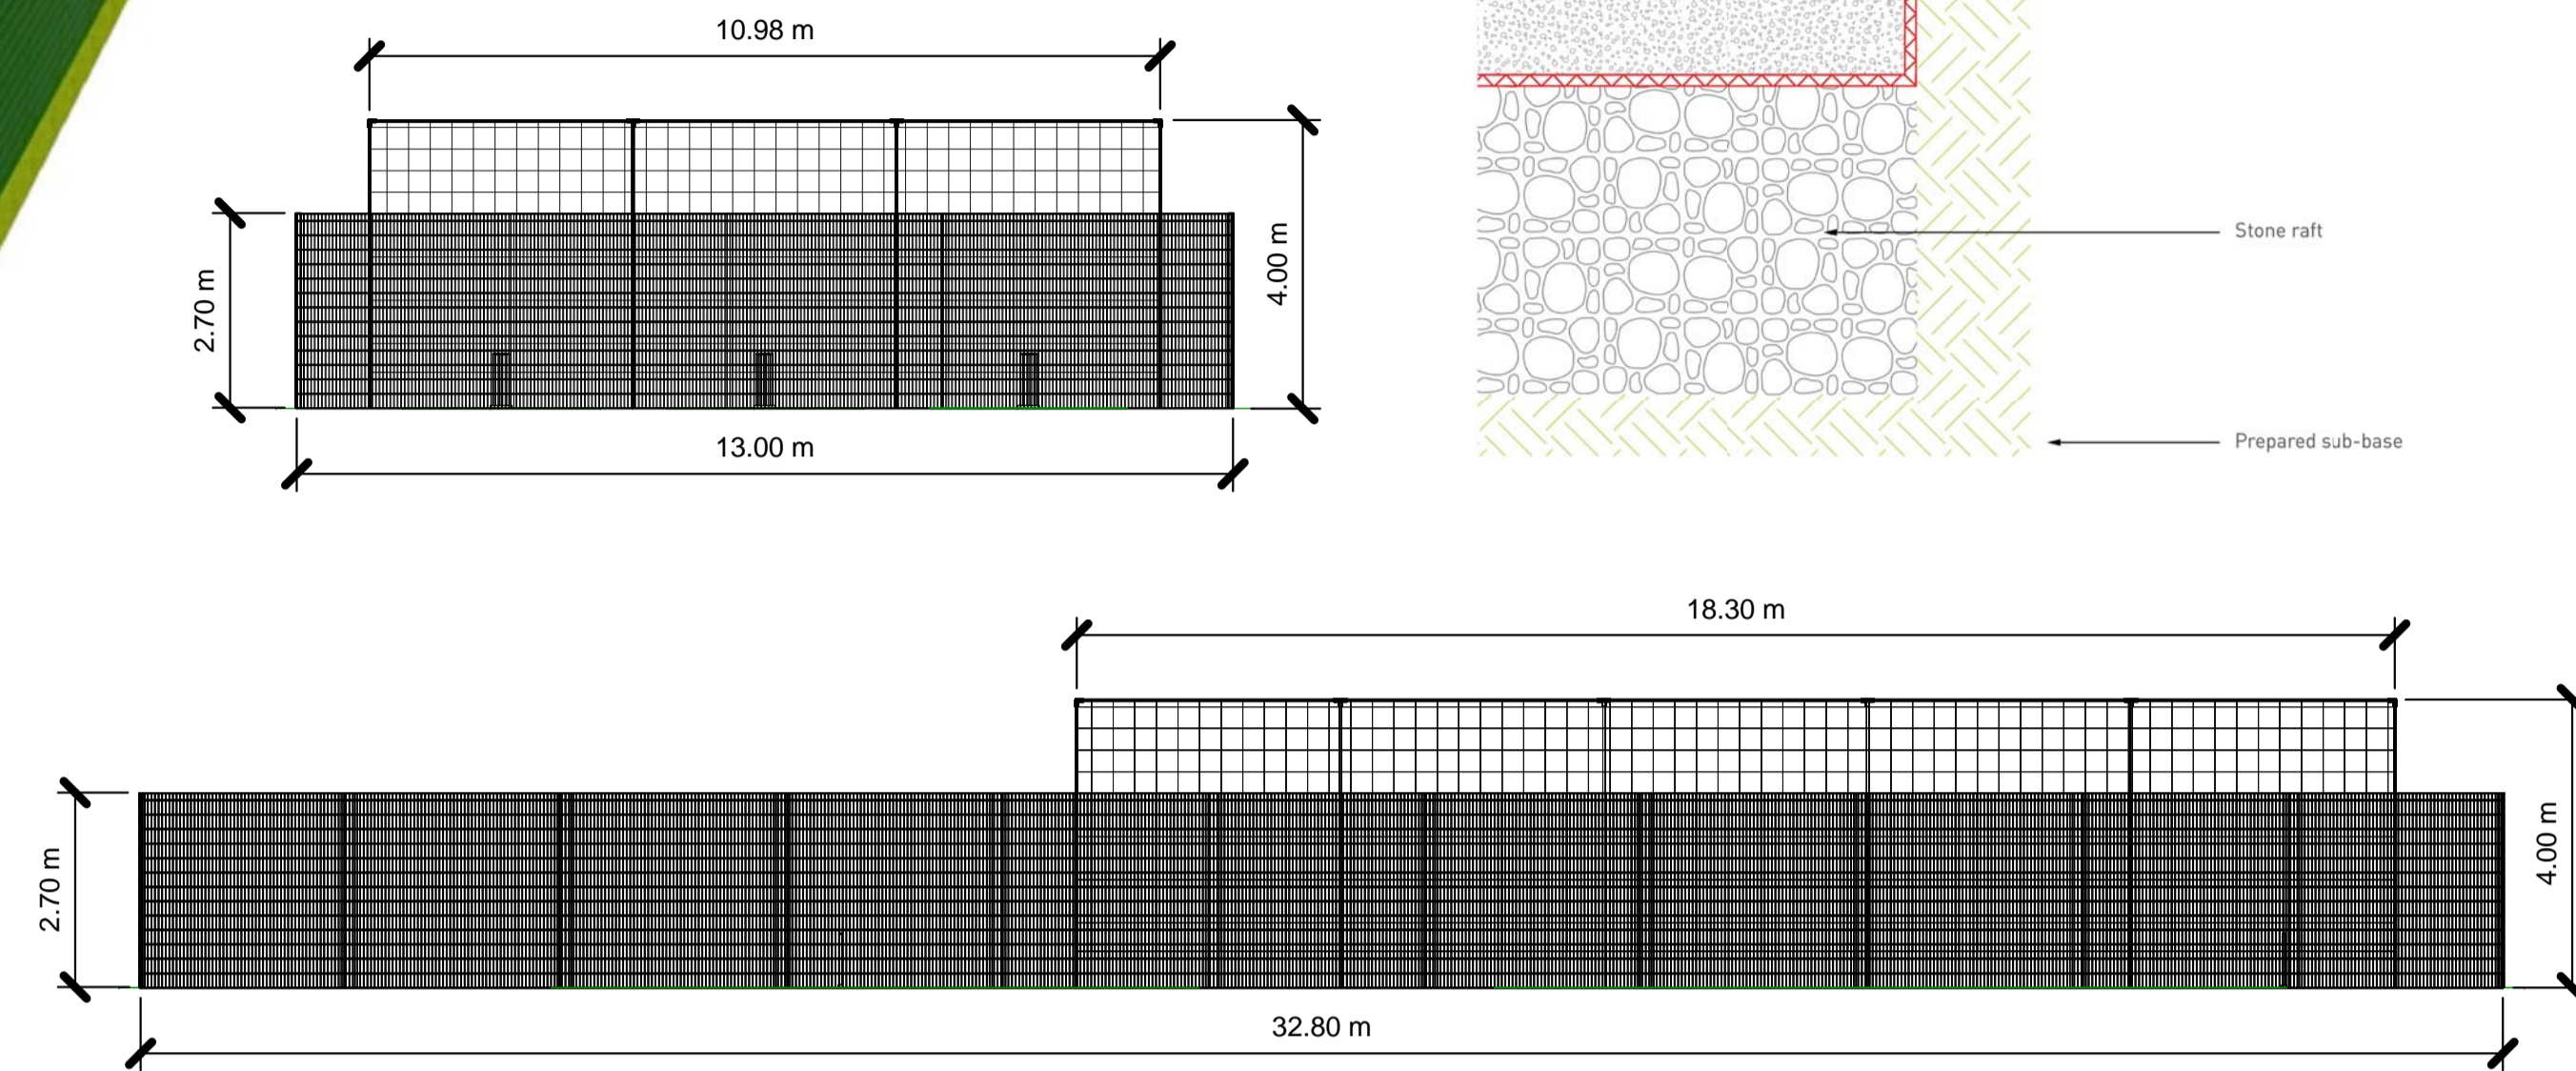

Three Dimensional View

Front & Side Cage Elevations
Scale 1:100

Envelope system® cross profile

Plan View
Scale 1:50

NOTES:-

Overall Dimensions:
33.4m x 13.6m Approx

nottssport :
Synthetic Surfacing / Cricket

Technical Services
Innovation House
Magna Park
Lutterworth
Leicestershire
LE17 4XH
United Kingdom

Hampton Wick Cricket Club

Triple Lane Practice Facility

Three Dimensional & Plan
View, Front & Side Cage
Elevations, Cross Profile